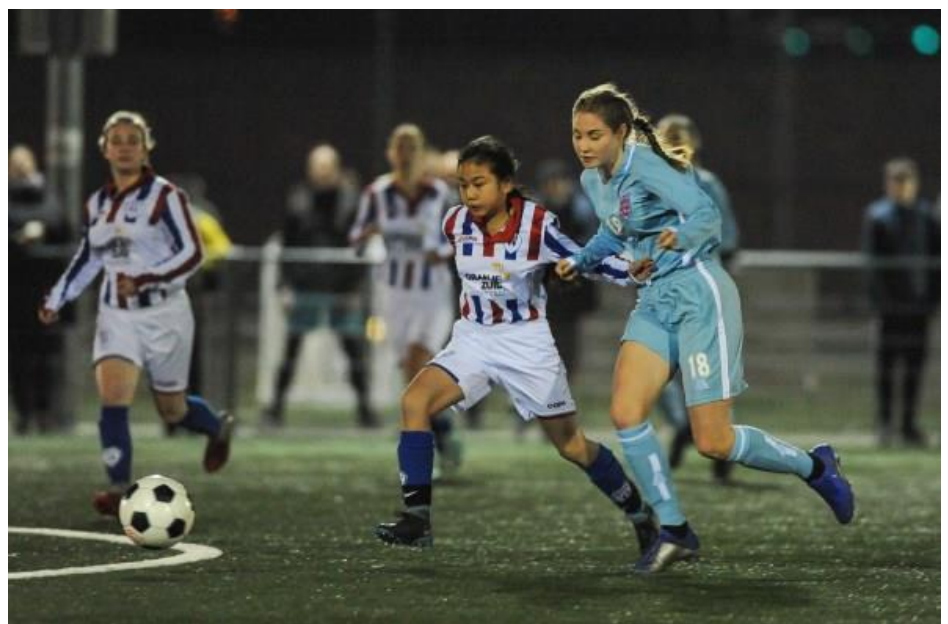

Having travelled most of the day to reach Eindhoven the England starting 11 took a short while to hit their stride but, once they did, they were on the front foot for most of the game.

Midway through the half the breakthrough was made when Rebecca Bell stabbed home from 6 yards after the home side failed to clear a corner and it didn't take long for them to double the led when Tiggi Gent fired a well struck shot low into the bottom corner.

Gent almost grabbed another but her strike from a tight angle struck the crossbar but a third soon followed, Georgina Spraggon skipping past the defence to strike home.

At this point the home keeper was being kept busy, making a number of saves to keep the score at 3 but she could do nothing to prevent the 4th just before the break.

A corner for England was cleared only as far as Ellie-Mae Bell who smashed the ball into the net from 12 yards for a 4-0 half time lead and just reward for Bell's first half performance.

Half Time: RKVV Jeka 0 – 4 ESFA England Schoolgirls